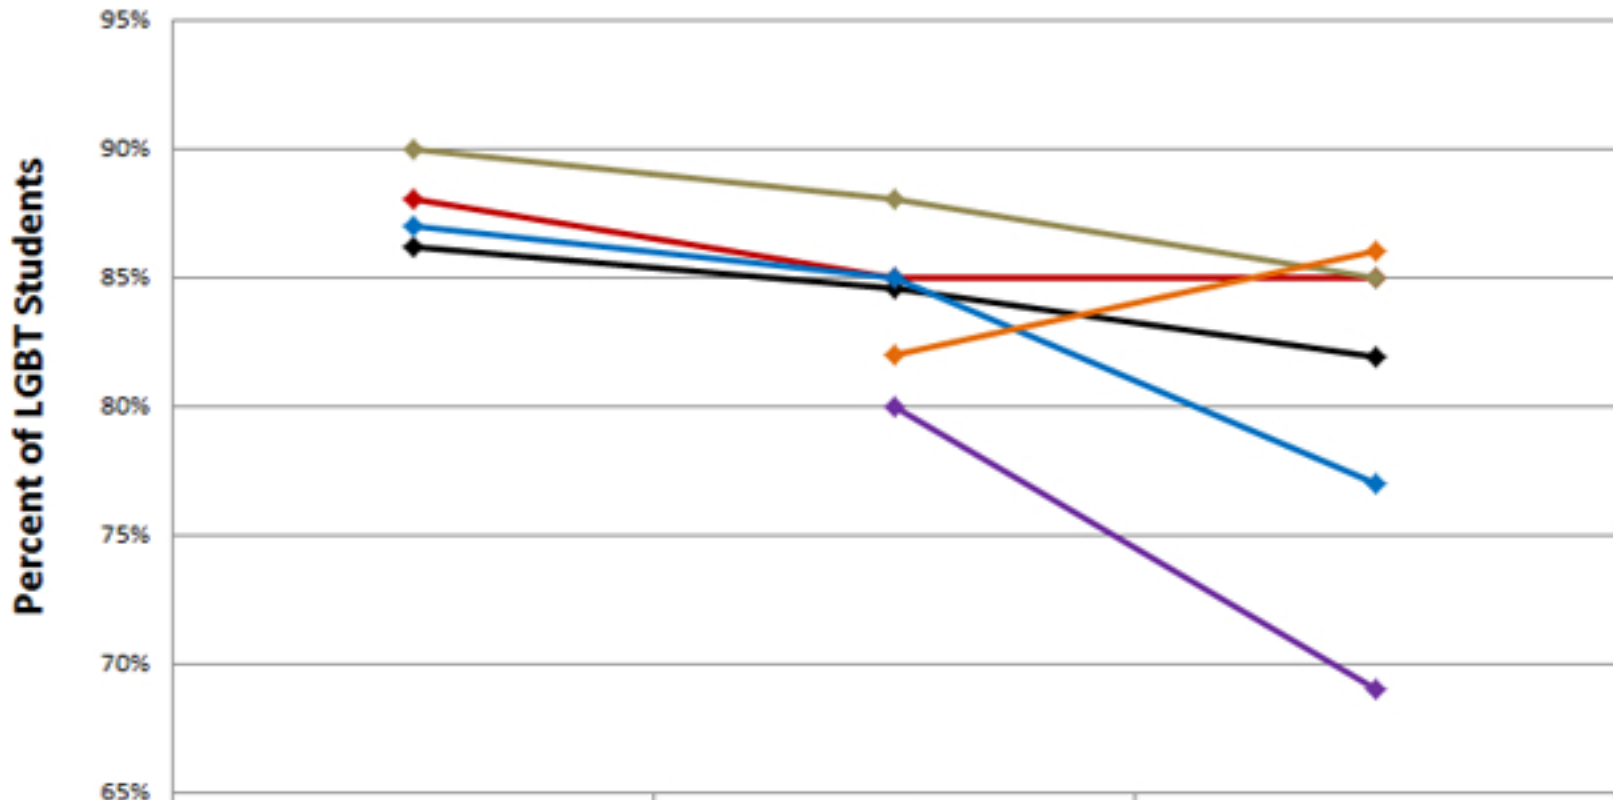

LGBT Students Reporting Verbal Assault: Sexual Orientation

	2007	2009	2011
— National	86%	85%	82%
— Pennsylvania	88%	85%	85%
— Massachusetts		80%	69%
— Texas	90%	88%	85%
— New Jersey	87%	85%	77%
— North Carolina		82%	86%

Source:

GLSEN (2007-2011), The experiences of LGBT students (GLSEN Research Briefs). New York City: Gay, Lesbian and Straight Education Network