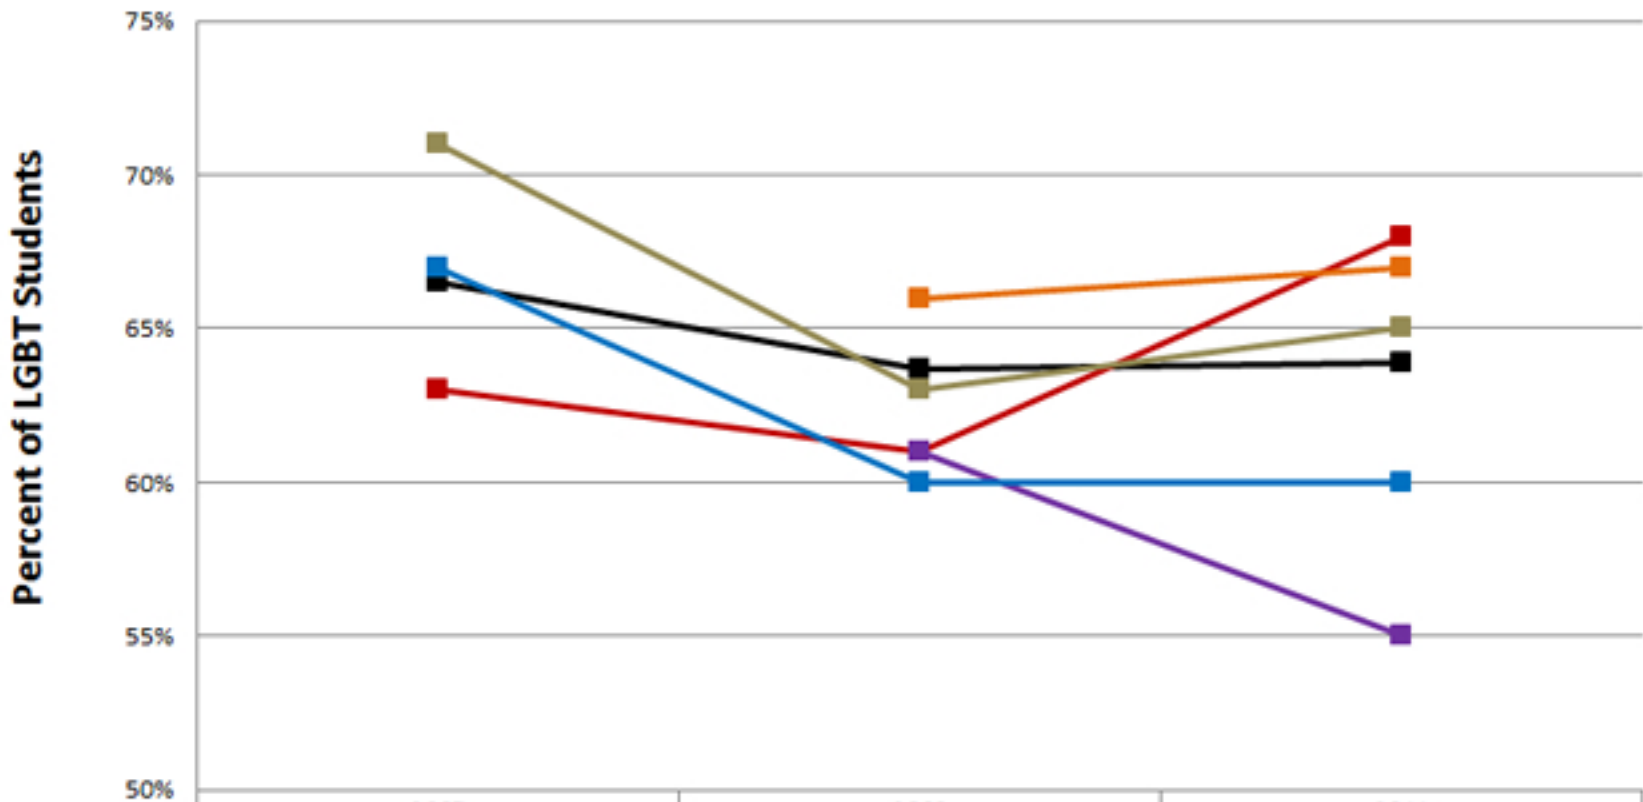

LGBT Students Reporting Verbal Assault: Gender Identity

	2007	2009	2011
■ National	67%	64%	64%
■ Pennsylvania	63%	61%	68%
■ Massachusetts		61%	55%
■ Texas	71%	63%	65%
■ New Jersey	67%	60%	60%
■ North Carolina		66%	67%

Source:

GLSEN (2007-2011), The experiences of LGBT students (GLSEN Research Briefs). New York City: Gay, Lesbian and Straight Education Network