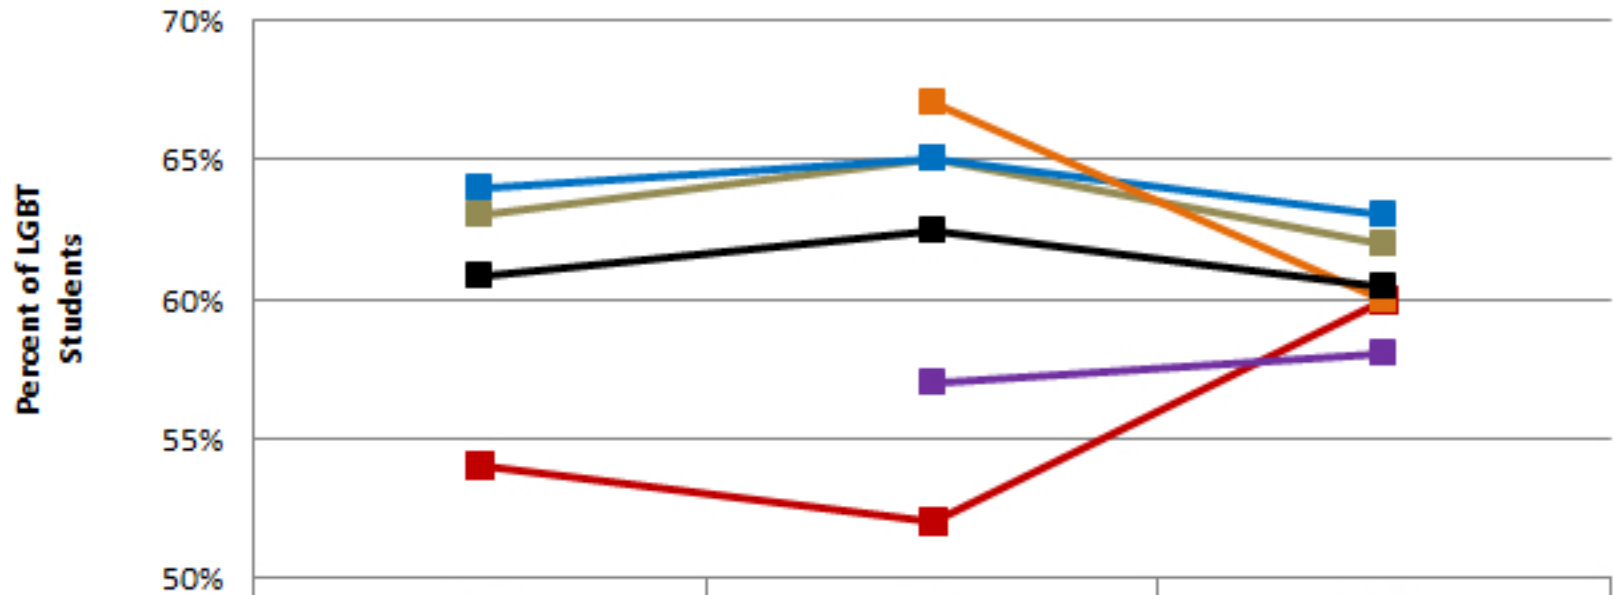

Students Did Not Report Harassment or Assault to School Staff

	2007	2009	2011
Pennsylvania	54%	52%	60%
Massachusetts		57%	58%
Texas	63%	65%	62%
New Jersey	64%	65%	63%
North Carolina		67%	60%
National	61%	62%	60%

Source:

GLSEN (2007-2011), The experiences of LGBT students (GLSEN Research Briefs). New York City: Gay, Lesbian and Straight Education Network