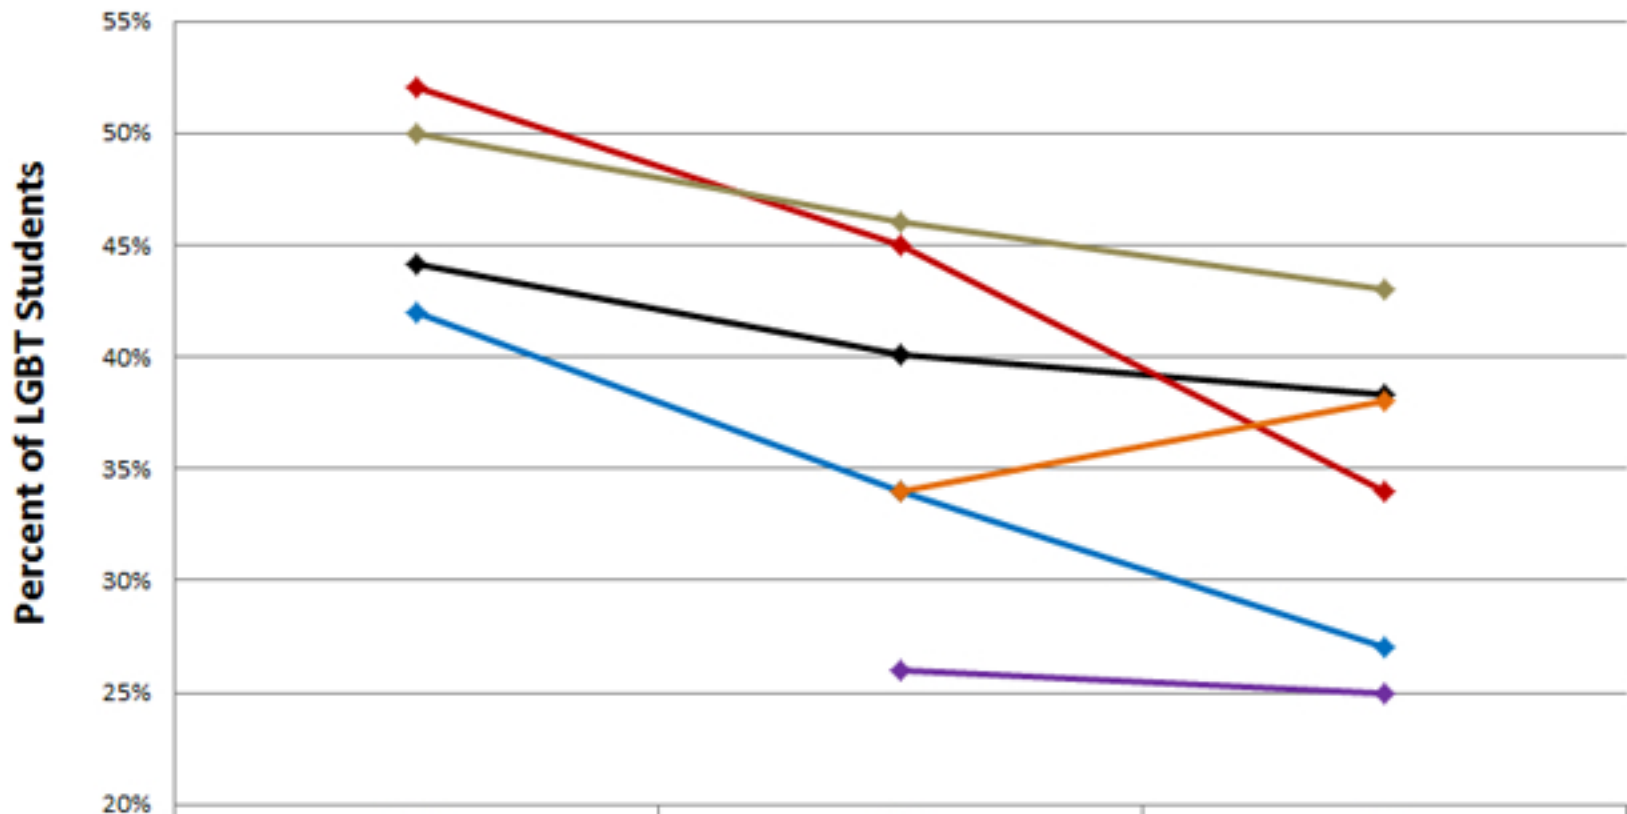

LGBT Students Reporting Physical Harassment: Sexual Orientation

	2007	2009	2011
◆ National	44%	40%	38%
◆ Pennsylvania	52%	45%	34%
◆ Massachusetts		26%	25%
◆ Texas	50%	46%	43%
◆ New Jersey	42%	34%	27%
◆ North Carolina		34%	38%

Source:

GLSEN (2007-2011), The experiences of LGBT students (GLSEN Research Briefs). New York City: Gay, Lesbian and Straight Education Network