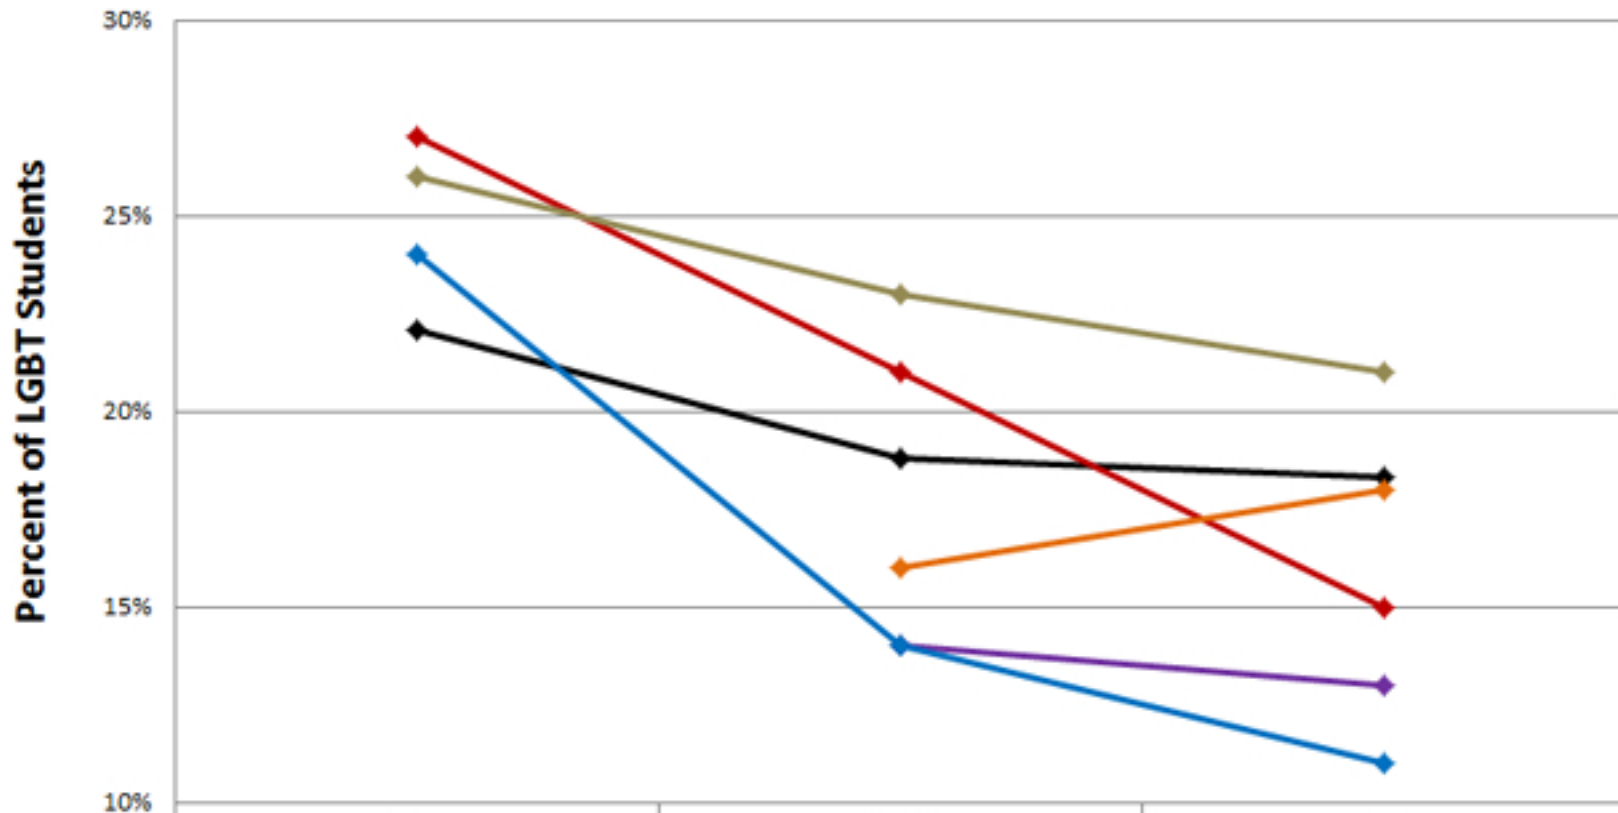

LGBT Students Reporting Physical Assault: Sexual Orientation

	2007	2009	2011
◆ National	22%	19%	18%
◆ Pennsylvania	27%	21%	15%
◆ Massachusetts		14%	13%
◆ Texas	26%	23%	21%
◆ New Jersey	24%	14%	11%
◆ North Carolina		16%	18%

Source:

GLSEN (2007-2011), The experiences of LGBT students (GLSEN Research Briefs). New York City: Gay, Lesbian and Straight Education Network